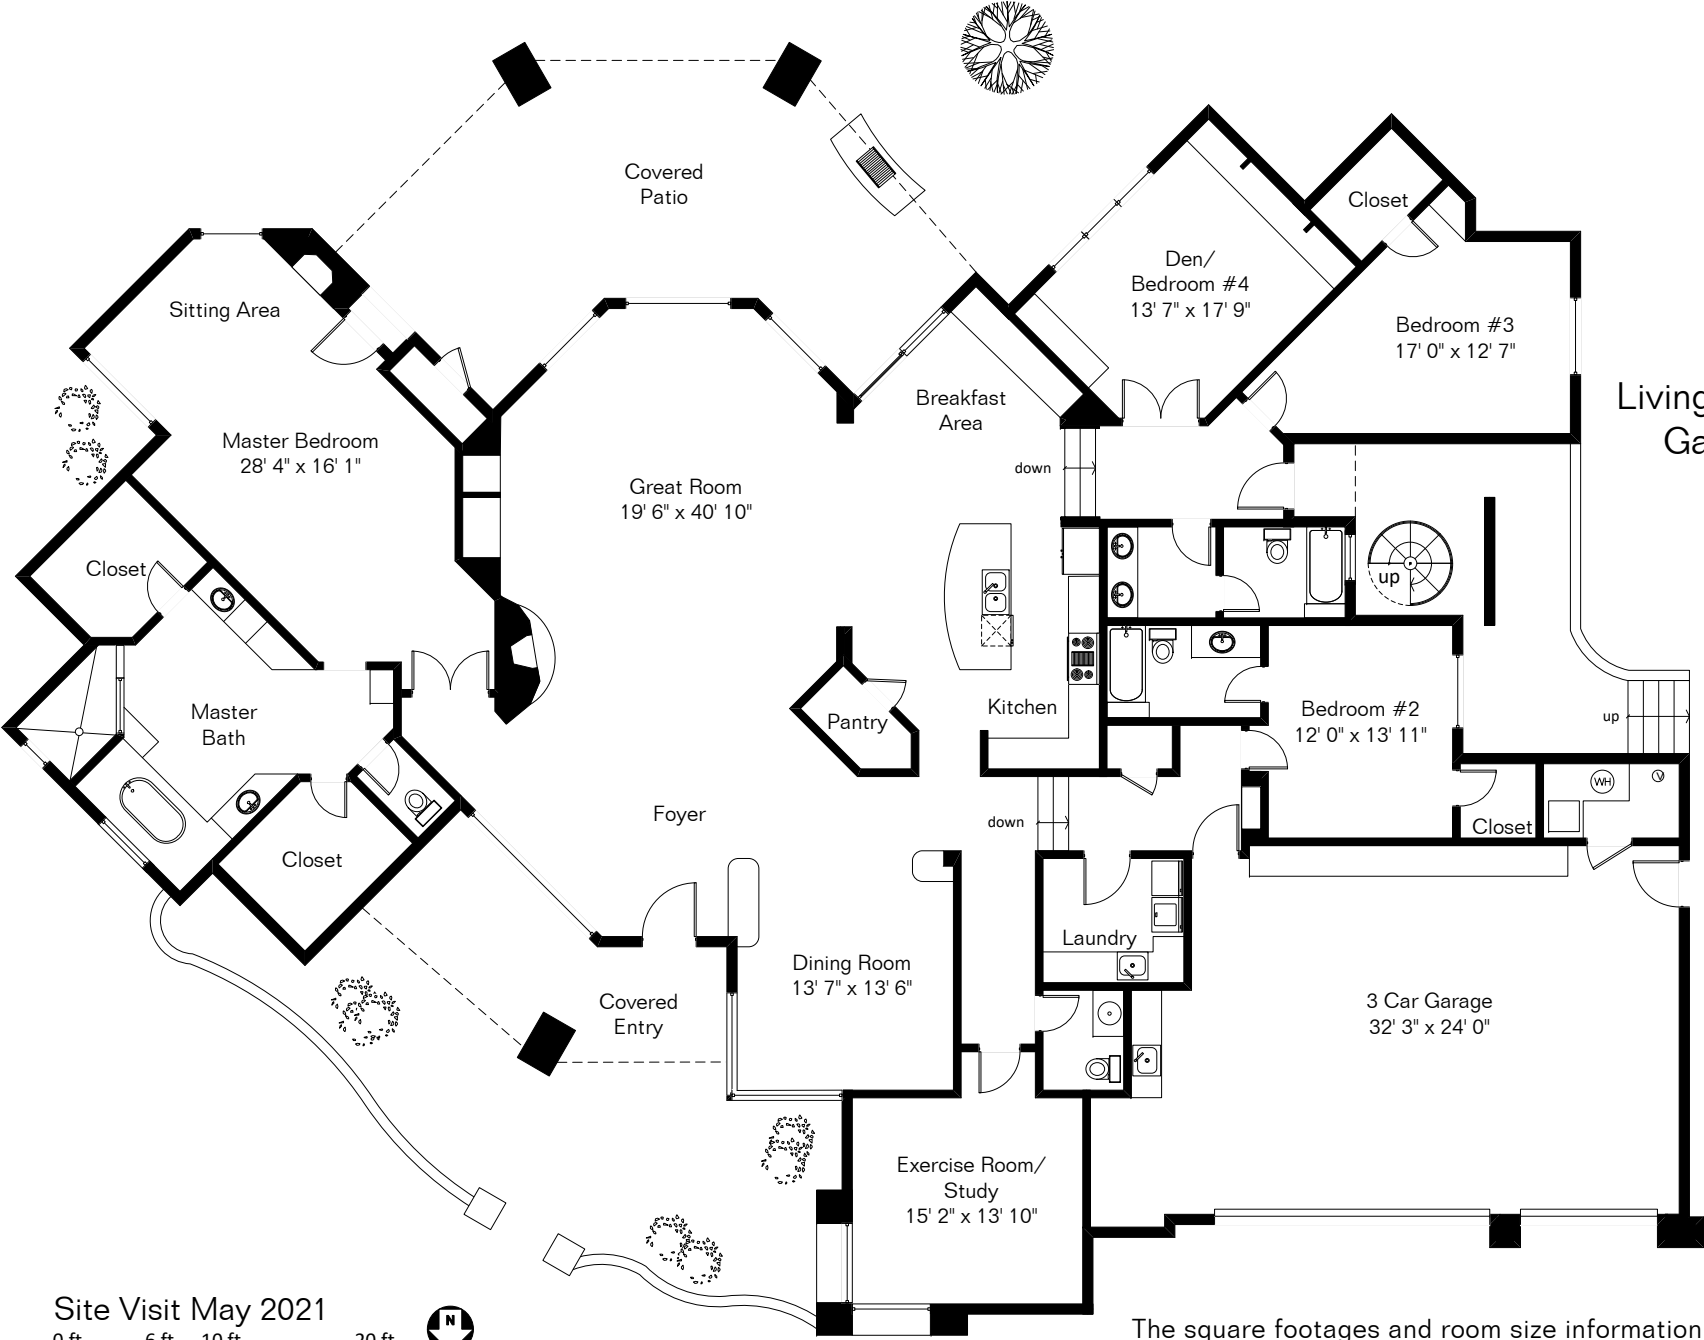

7539 N Whisper Canyon Pl

Pool Area

Living Area 4,314 Sq Ft
Garage 962 Sq Ft

Site Visit May 2021
0 ft. 6 ft. 10 ft. 20 ft.

Copyright 2021 Floor Plans First! LLC
All Rights Reserved.

The square footages and room size information are deemed to be reliable but are not guaranteed and should be independently verified. This drawing is for marketing purposes only.

Floor Plans First!
See the Floor Plan First!
FloorPlansFirst.com
(520) 881-1500